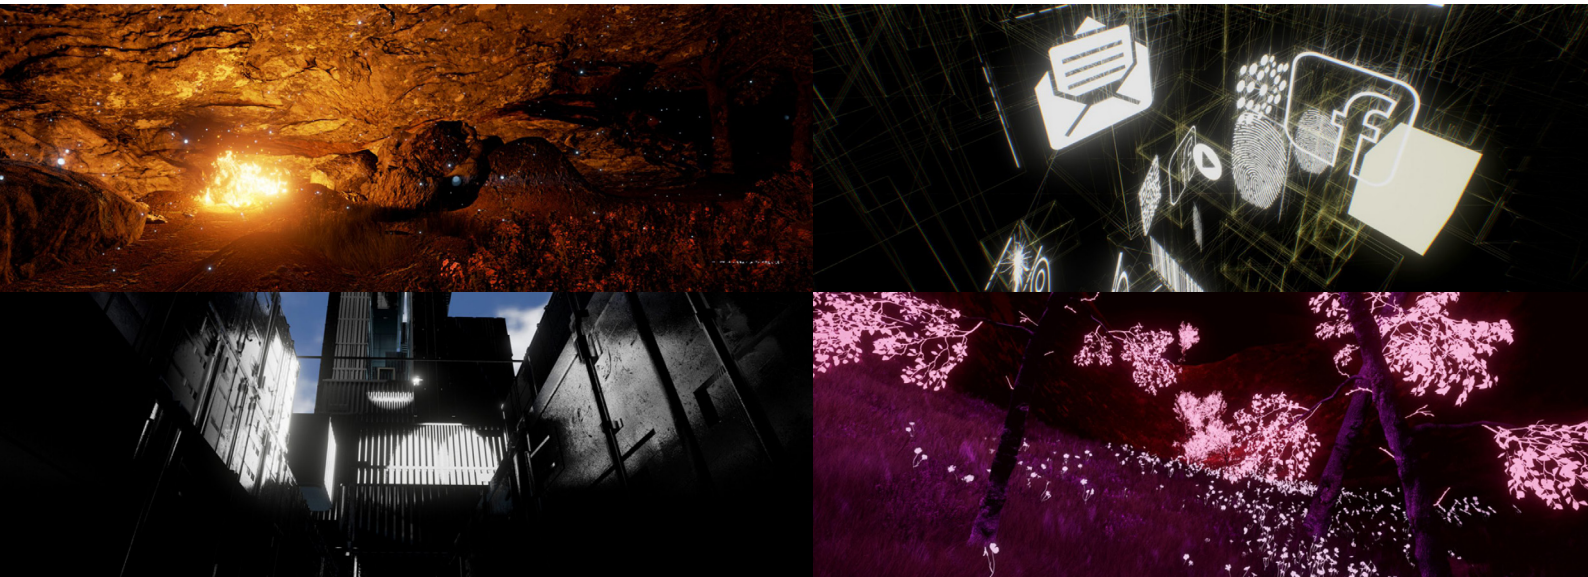

So you are thinking about hosting the Next Nature Habitat VR? That's great!
We would like to provide you with some practical information.
Please read this form carefully.

TECHNICAL DETAILS

The following is required:

- MINIMAL SIZE OF THE SITE IS 3X3 METERS
- 220V ELECTRICITY SUPPLY NEEDED

LOCATION

The NN Habitat VR can be easily transported to your venue. The project will have the most impact when placed by itself on one of the following locations:

- MUSEUMS
- SCIENCE CENTERS
- (VR) EVENTS / FESTIVALS (ART, TECHNOLOGY AND DESIGN)

COSTS

The costs of hiring the NN Habitat VR include preparation, transport to and from your venue, two trained guides, four VR sets, a fully designed setting and 'postcard' booklet for your visitors.

- THE COSTS DEPEND ON YOUR WISHES AND AVAILABLE FACILITIES. PLEASE CONTACT US FOR A MADE TO MEASURE OFFER
- INDICATION FOR EVENTS IN NL: 1000-1200 EURO

WWW.NEXTNATURE.NET/PROJECTS/HABITAT